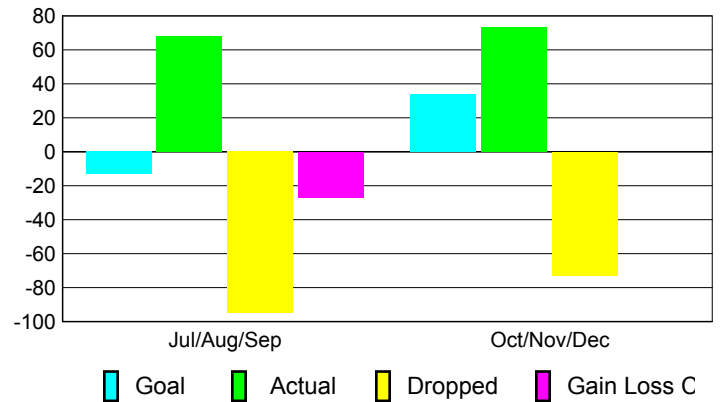

Membership Results 2010-2011

Goal, New, Dropped, Gain/Loss