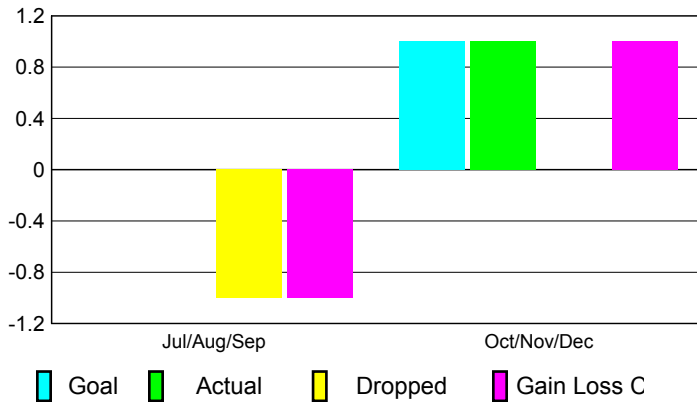

2010-2011 GMT Reports for District (or Undistricted) **District 18 B**

GMT: **CARL HARRELL**

Location: **GEORGIA**

GMT CA: **1**

CLUBS

Club Results
2010-2011

Clubs
2009-2010

Month	New Club Goal	Actual New Clubs	Actual Dropped Clubs	Gain/Loss of Clubs	Gain/Loss of Clubs
Jul/Aug/Sep	0	0	-1	-1	0
Oct/Nov/Dec	1	1	0	1	0
Totals	1	1	-1	0	0

Club Results 2010-2011

Goal, New, Dropped, Gain/Loss

Comparison of Club Gain/Loss

Current Year Compared to the Previous Year

YTD Status Quo Clubs 2010-2011

Status Quo Clubs Compared to Status Quo Members

MEMBERSHIP