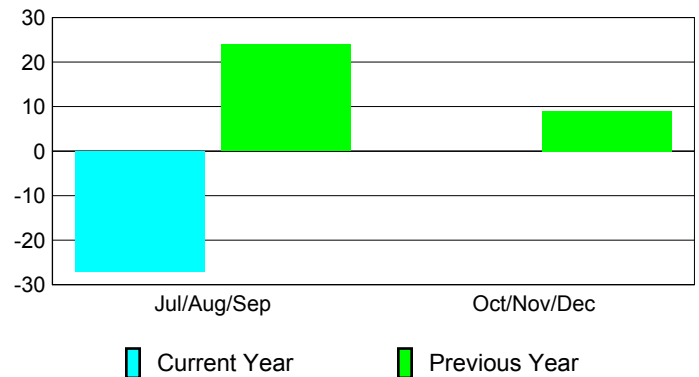

Comparison of Membership Gain/Loss

Current Year Compared to the Previous Year